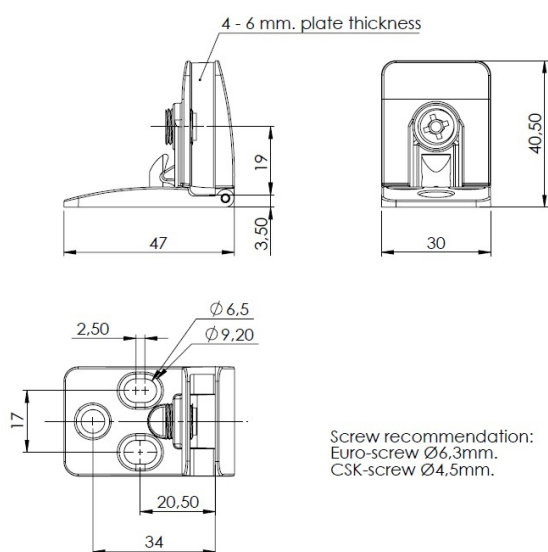

PRODUCT SHEET

Description:

Glass Door Hinge "Square II" Top+Bottom, Black, Inset Doors, F/Glass Thickness 4-6mm. 1 Zamak Screw W/PVC Tip, Catch Made, Of ABS Plastic

Item number:

15.06.212-5

Units	Box	Carton	HS Code	Barcode
Pair	10	100	8302100090	 5704866492515

SISO A/S

Mileparken 11
DK-2740 Skovlunde
Denmark
VAT: DK 24786013

Phone +45 45 830 900

www.siso.dk
siso@siso.dk

Danske Bank
Nytorv Branch
Copenhagen
SWIFT: DABADKKK

Account no.
4180 3112 112936
IBAN Account
DK7230003112112936